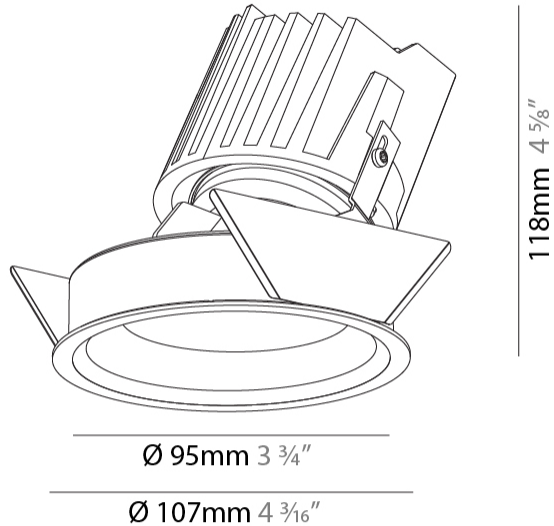

PHYSICAL

Shape: Round
Diameter (mm): 107
Diameter (in): 4 3/16
Height (mm): 118
Height (in): 4 5/8
Ceiling Thickness (mm): 10 / 12.5 / 15
Ceiling Thickness (in): 3/8 or 1/2 or 9/16
Min. Recessing Depth (mm): 140
Min. Recessing Depth (in): 5 1/2
Light Distribution: Adjustable / Asymmetric
Weight (kg): 0.473
Weight (lbs): 1.04
Fixture Finish: SSR / BKV / CWI / CRY / HAB / UFT / ITA / RUA / FTG / MYG / LOD / PUS / FRO / FUP / KIA / POP / BLS / SPG / MEY / GOH / GUM / CHC / COM / ABZ / JAG / OBR / MOS / ROR
Fixture Material: Aluminum Die Cast
Cut-out Measurements: 98mm / 3 7/8"

ELECTRICAL

Lamp Type: LED (Zhaga Standard)
Input Wattage (W): 16.5
Total Output Wattage (W): 14
Dimming: Tri-Mode (Non-Dimming and Phase Dimming (120Vac only) and 0-10V Dimming)
Driver Included: No
Driver Location: Recessed Housing
Driver Type: Constant Current - Universal
Driver Class: Class 2
Housing: See components
Input Voltage (V): 120 - 277
Constant Current (MA): 350

LED

Number of LEDs: 1
Color Temperature (°K): 2700 / 3000 / 3500 / 4000
Max. Delivered Lumen (lm): 1030 / 1070 / 1117 / 1140
Nominal Lumen (lm): 1386 / 1438 / 1511 / 1542
CRI: >90 CRI
Lamp Life (hrs): 50000

OPTICAL

Reflector: 20 / 40 / 60
Adjustability: Fixed

RATINGS AND CERTIFICATIONS

Certified By: Certified for North American Standards
IP rating: IP20